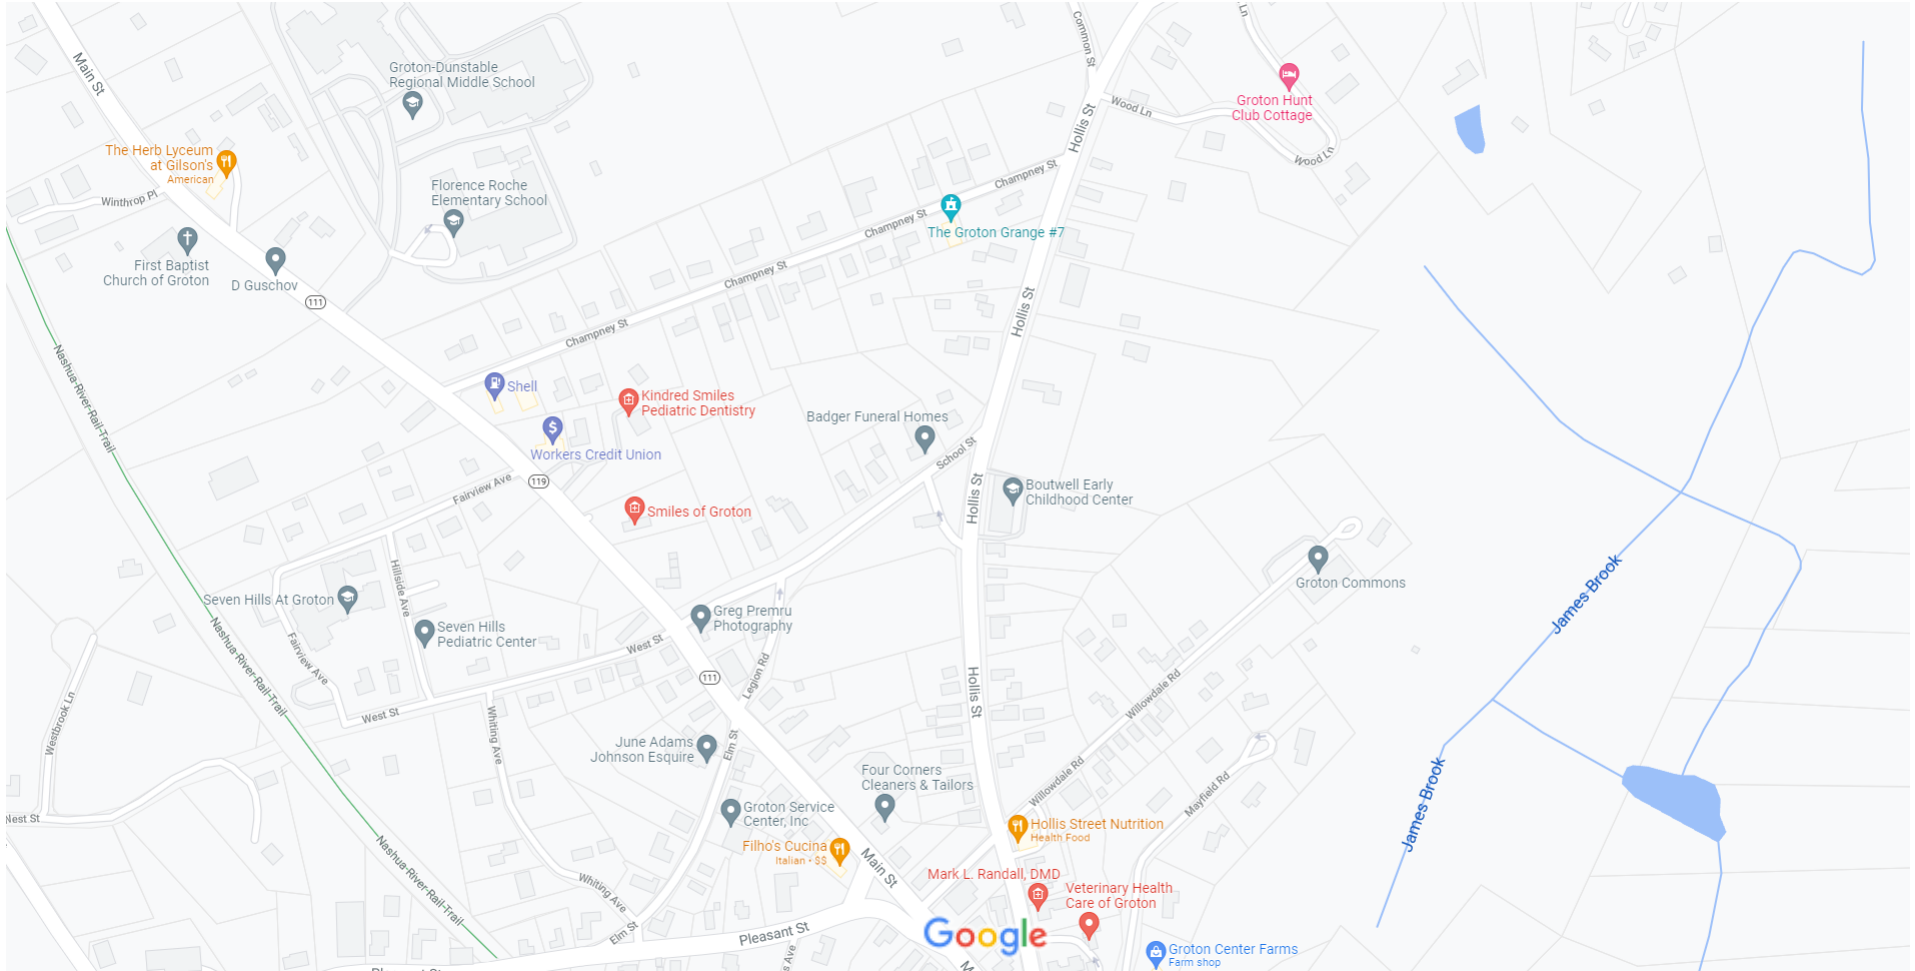

75 Hollis Street Groton Ma 01450 @ intersection of Hollis St and School St just off of Main St

Map data ©2021 200 ft